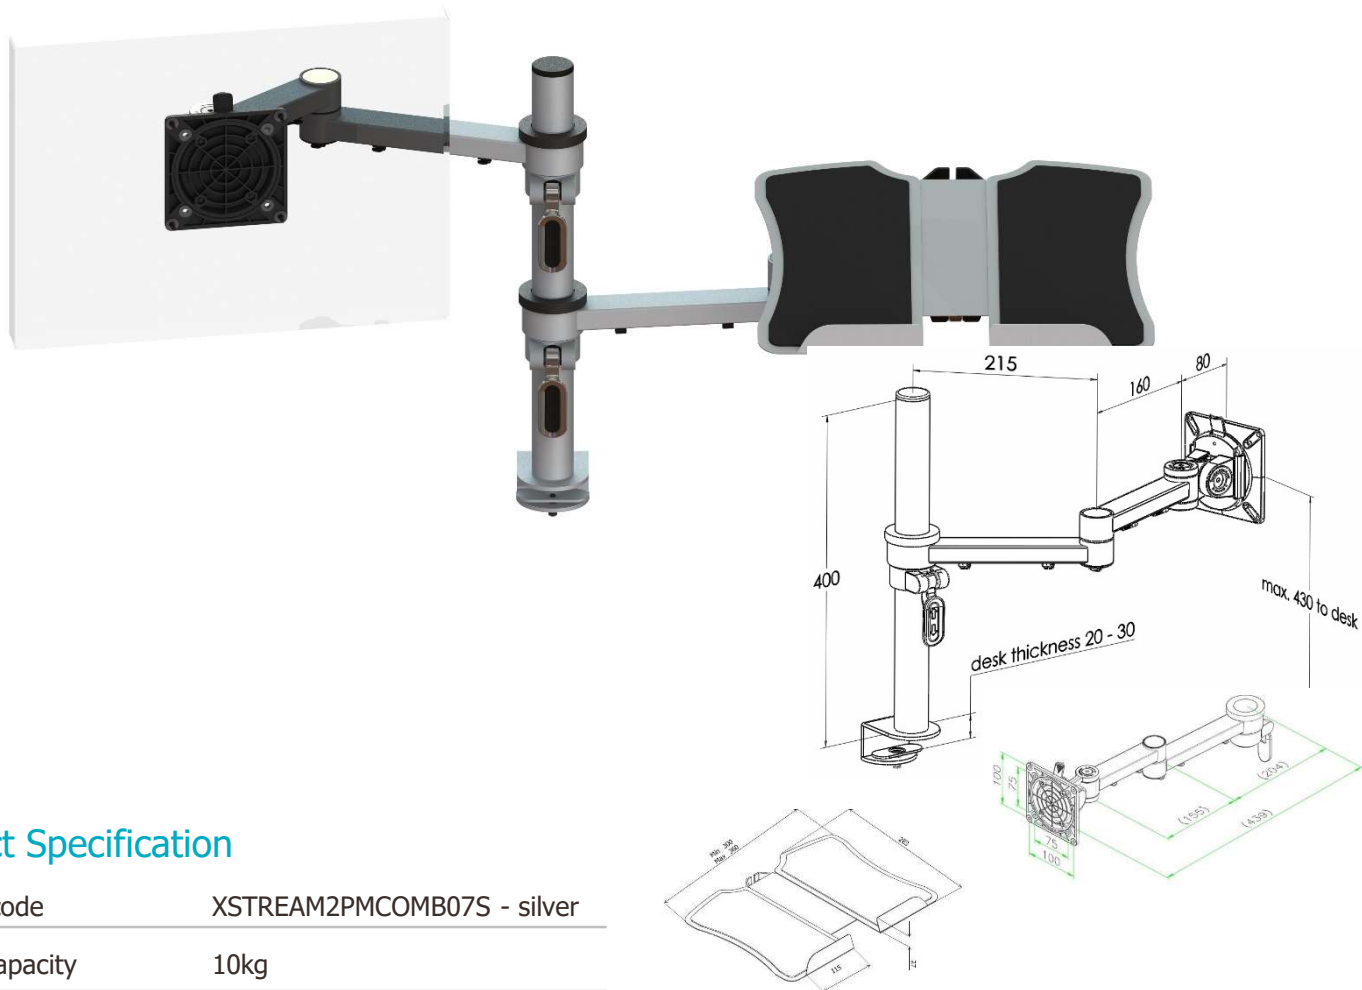

XSTREAM dual beam with baby-c clamp post and laptop attachment

Product Specification

| | |
|-----------------------|---|
| Product code | XSTREAM2PMCOMB07S - silver |
| Weight capacity | 10kg |
| Max screen size | 30" |
| Max forward extension | 460mm |
| VESA | 75mm & 100mm VESA compliant |
| Movement | Height adjustment, tilt, swivel, rotation and reach |
| Height adjustment | Max height adjustment 380mm from desk top |
| Fixings | Supplied with baby-c clamp for 20-30mm thick desk |

Additional Information

Two dual beam arms with manual height adjustment

Laptop holder attachment with VESA fitting

Additional +/- 70mm available with ratchet mechanism

Lockable quick release VESA function

XSTREAM dual beam with baby-c clamp post and laptop attachment

Product Dimensions

| | |
|-------------------|---|
| Product code | XSTREAM2PMCOMB07 |
| Clamp | Max desk depth 30mm |
| Post | 400mm |
| Arms | Max 460mm extension |
| VESA | 75mm & 100mm VESA compliant |
| Height adjustment | Max height adjustment 300mm |
| Tilt | 85 degrees up / 85 degrees down (170 degrees total) |
| Laptop holder | W: 300mm-360mm, D: 283mm |

Additional Information

2 dual beam height adjustable arms with baby-c clamp

Laptop holder attachment with VESA fitting

Cable management

Colour options available:

Silver – XSTREAM2PMCOMB07S - RAL code 9006

White – STREAM2PMCOMB07W - RAL code 9010