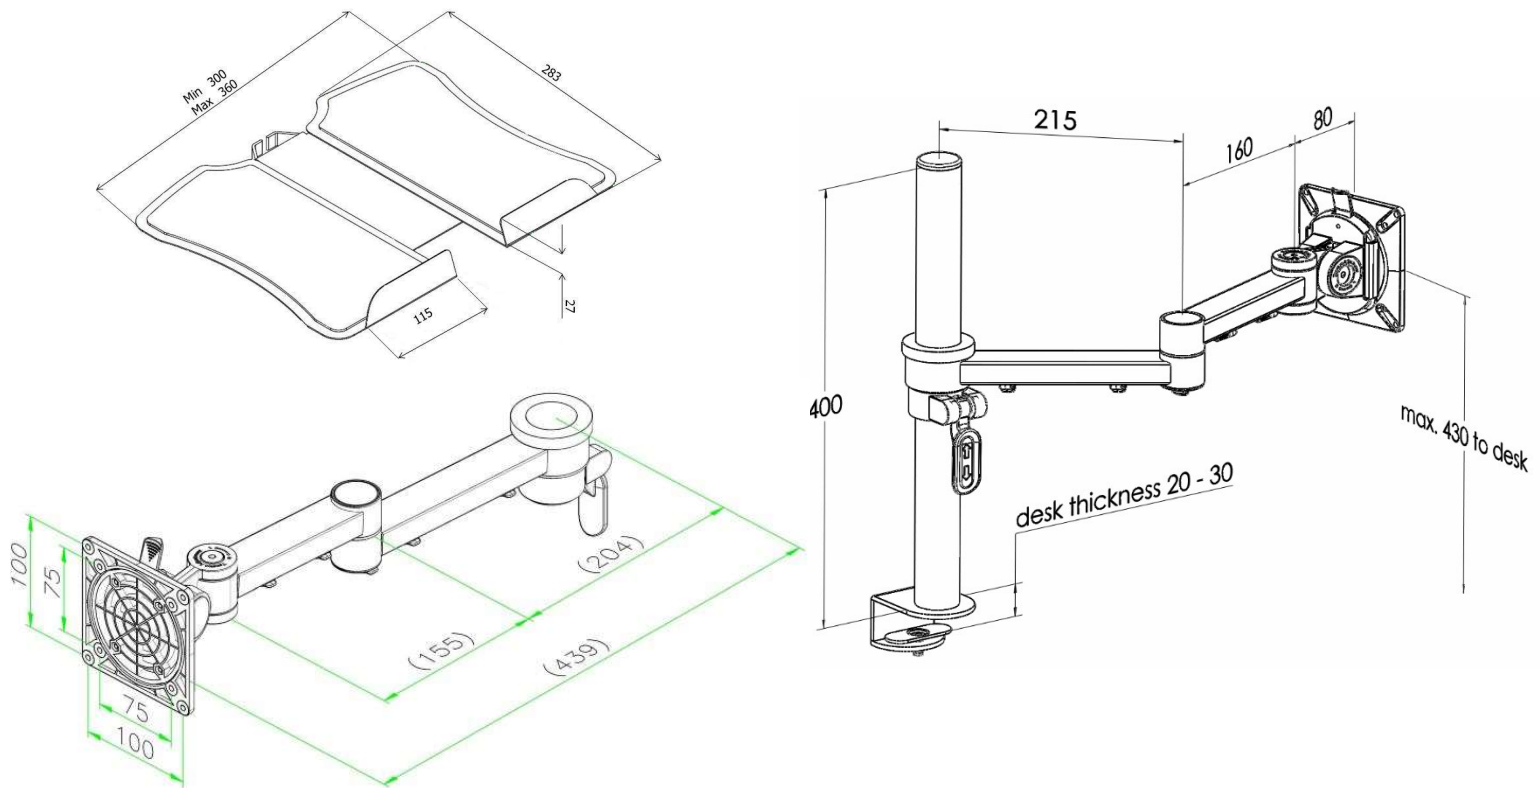

XSTREAM dual beam with baby-c clamp post and laptop attachment

Product Specification

| | |
|-----------------------|---|
| Product code | XSTREAM2PMCOMB07S - silver |
| Weight capacity | 10kg |
| Max screen size | 30" |
| Max forward extension | 460mm |
| VESA | 75mm & 100mm VESA compliant |
| Movement | Height adjustment, tilt, swivel, rotation and reach |
| Height adjustment | Max height adjustment 380mm from desk top |
| Fixings | Supplied with baby-c clamp for 20-30mm thick desk |

Additional Information

Two dual beam arms with manual height adjustment

Laptop holder attachment with VESA fitting

Additional +/- 70mm available with ratchet mechanism

Lockable quick release VESA function

XSTREAM dual beam with baby-c clamp post and laptop attachment

Product Dimensions

| | |
|-------------------|---|
| Product code | XSTREAM2PMCOMB07 |
| Clamp | Max desk depth 30mm |
| Post | 400mm |
| Arms | Max 460mm extension |
| VESA | 75mm & 100mm VESA compliant |
| Height adjustment | Max height adjustment 300mm |
| Tilt | 85 degrees up / 85 degrees down (170 degrees total) |
| Laptop holder | W: 300mm-360mm, D: 283mm |

Additional Information

2 dual beam height adjustable arms with baby-c clamp

Laptop holder attachment with VESA fitting

Cable management

Colour options available:

Silver – XSTREAM2PMCOMB07S - RAL code 9006

White – STREAM2PMCOMB07W - RAL code 9010